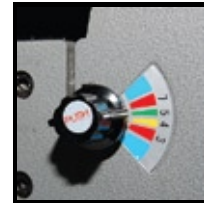

## OPEN ENDED PUNCH THROAT

Punches and binds to legal size and larger docs

COMB BINDING

WIRE BINDING

FOOT PEDAL

PUNCH GUIDE

DISENGAGEABLE PINS

### SPECIFICATIONS

<b>Model No.</b>	<b>NXP808WCD</b>
<b>Binding Style</b>	<b>Twin Wire (3:1), Plastic Comb</b>
<b>Punching Form</b>	<b>Electric</b>
<b>Punching Length</b>	<b>14" &amp; above</b>
<b>Punching Capacity</b>	<b>20 sheets</b>
<b>Binding Capacity</b>	<b>9/16" (wire), 2" (comb)</b>
<b>Disengaging Dies</b>	<b>20 (wire), 12 (comb)</b>
<b>Power</b>	<b>110V</b>
<b>Weight (lbs)</b>	<b>77</b>
<b>Dimensions (mm)</b>	<b>460 x 600 x 250</b>
<b>Warranty</b>	<b>12 months</b>