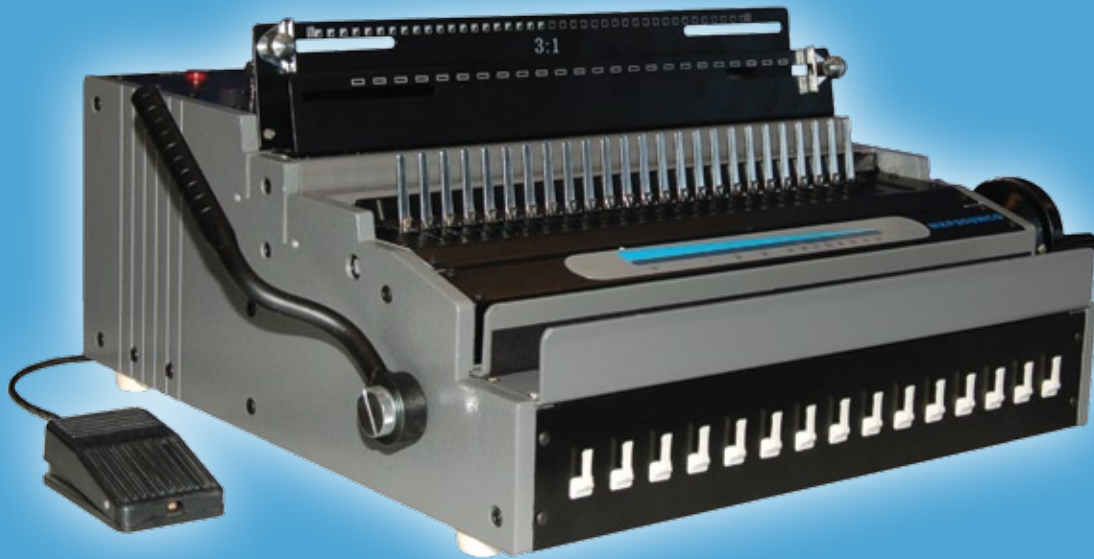

# Wicom Bind-R Duo

Electric Wire & Comb Punch and Manual Machine

- EASY TO USE
- WIRE & COMB BINDING

- HEAVY DUTY
- RELIABLE

# Wicom Bind-R Duo

Electric Wire & Comb Punch and Manual Machine

## DISENGAGEABLE DIES

Individually disengageable pins for both punches

## DUAL FUNCTION

Punches and binds twin wires (3:1) and plastic combs