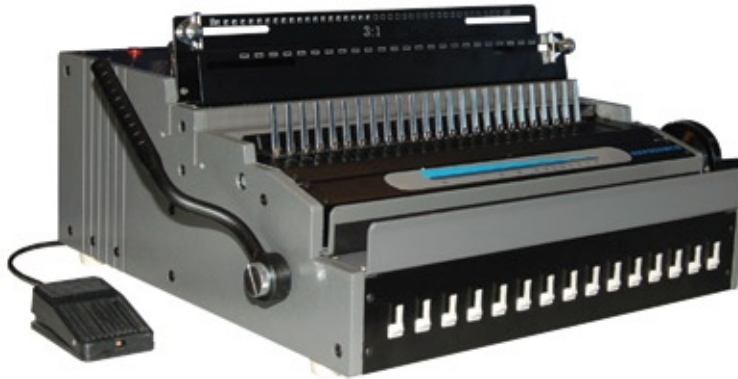

# Wicom Bind-R Duo

Electric Wire & Comb Punch and Manual Machine

- EASY TO USE
- WIRE & COMB BINDING

- HEAVY DUTY
- RELIABLE

# Wicom Bind-R Duo

Electric Wire & Comb Punch and Manual Machine

## DISENGAGEABLE DIES

Individually disengageable pins for both punches

## DUAL FUNCTION

Punches and binds twin wires (3:1) and plastic combs